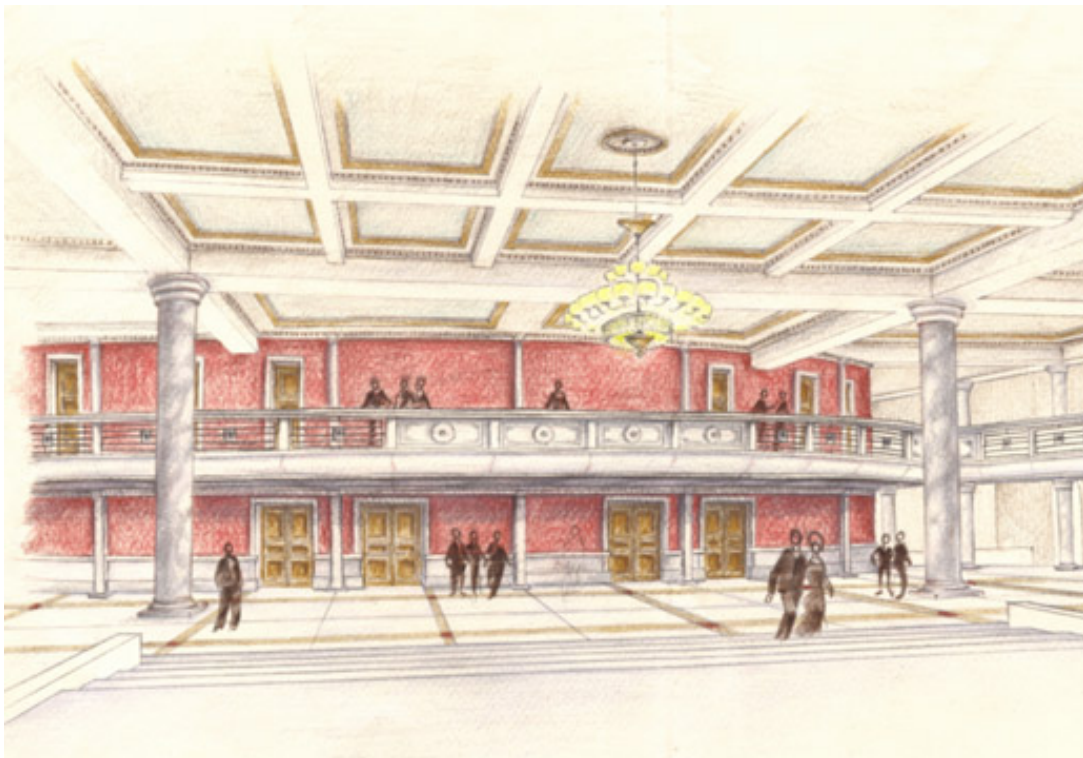

Lyric Theatre

Client: County of Corfu Development Corporation

Frist Prize in the Architectural competition for the development of the new Lyric Theatre in the town of Corfu. Full Architectural Study for the new theatre building. The building has a total floor area of 13,335 m². and comprises the main theatre spaces plus shops, restaurant-bars, administrative offices and accommodation for the theatre staff.

Lyric Theatre

Lyric Theatre