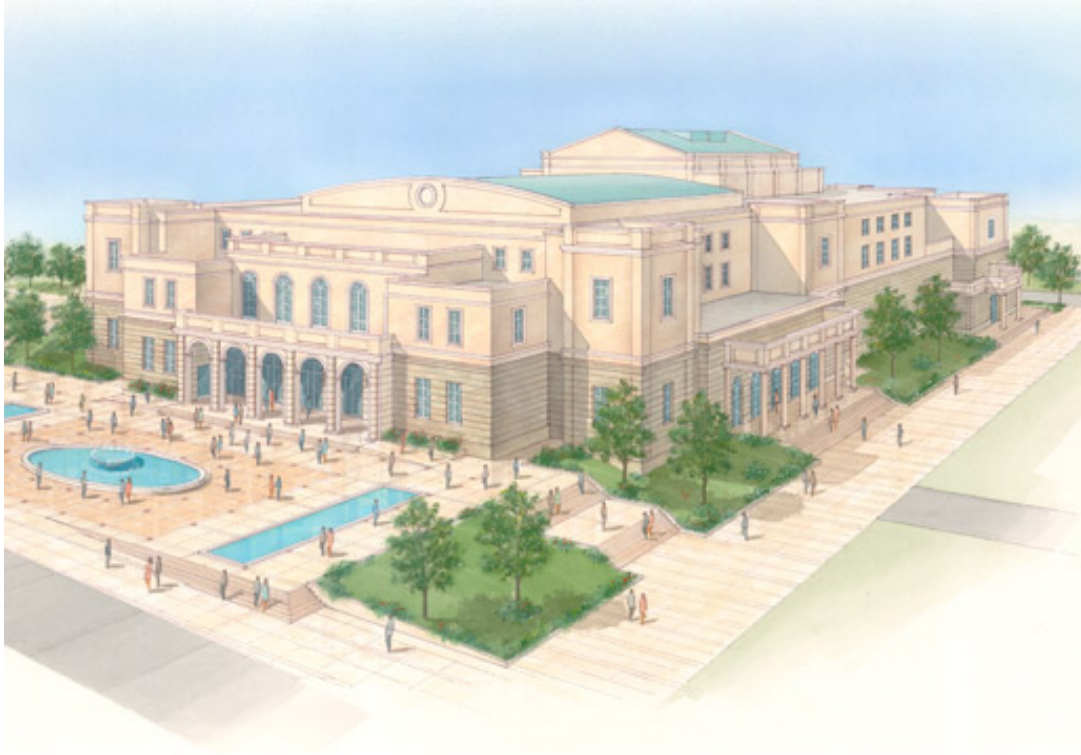

Lyric Theatre

Client: County of Corfu Development Corporation

Frist Prize in the Architectural competition for the development of the new Lyric Theatre in the town of Corfu. Full Architectural Study for the new theatre building. The building has a total floor area of 13,335 m². and comprises the main theatre spaces plus shops, restaurant-bars, administrative offices and accommodation for the theatre staff.

Lyric Theatre

Lyric Theatre