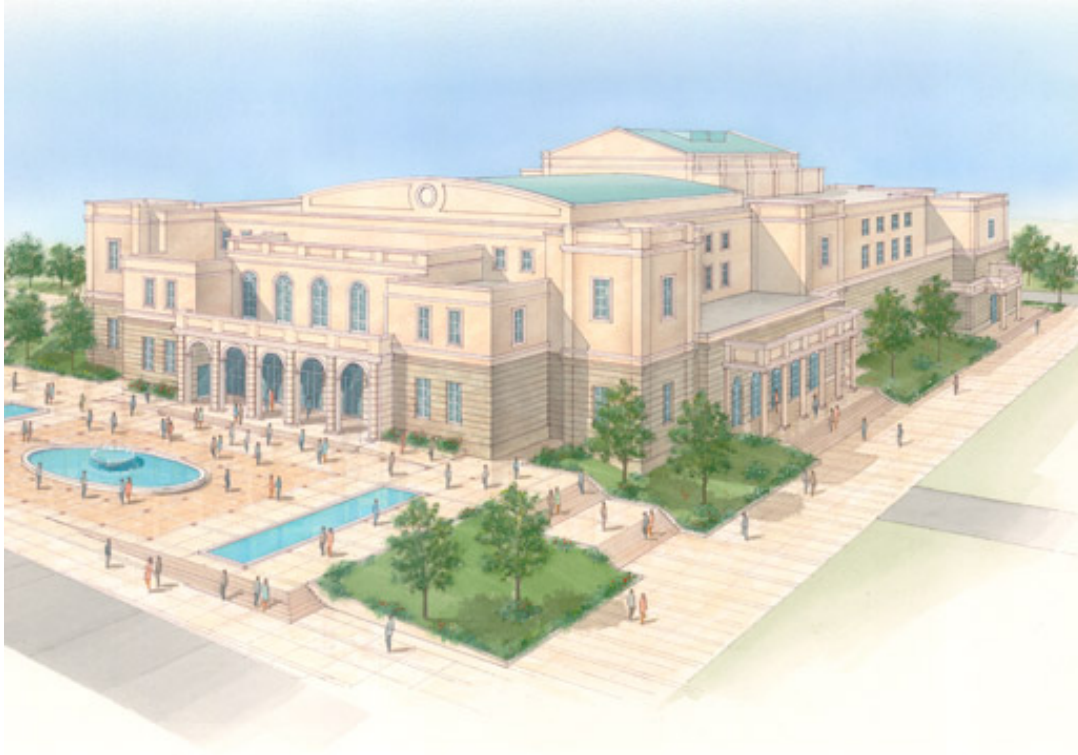

## Lyric Theatre

Client: County of Corfu Development Corporation

Frist Prize in the Architectural competition for the development of the new Lyric Theatre in the town of Corfu. Full Architectural Study for the new theatre building. The building has a total floor area of 13,335 m2. and comprises the main theatre spaces plus shops, restaurant-bars, administrative offices and accommodation for the theatre staff.

## Lyric Theatre