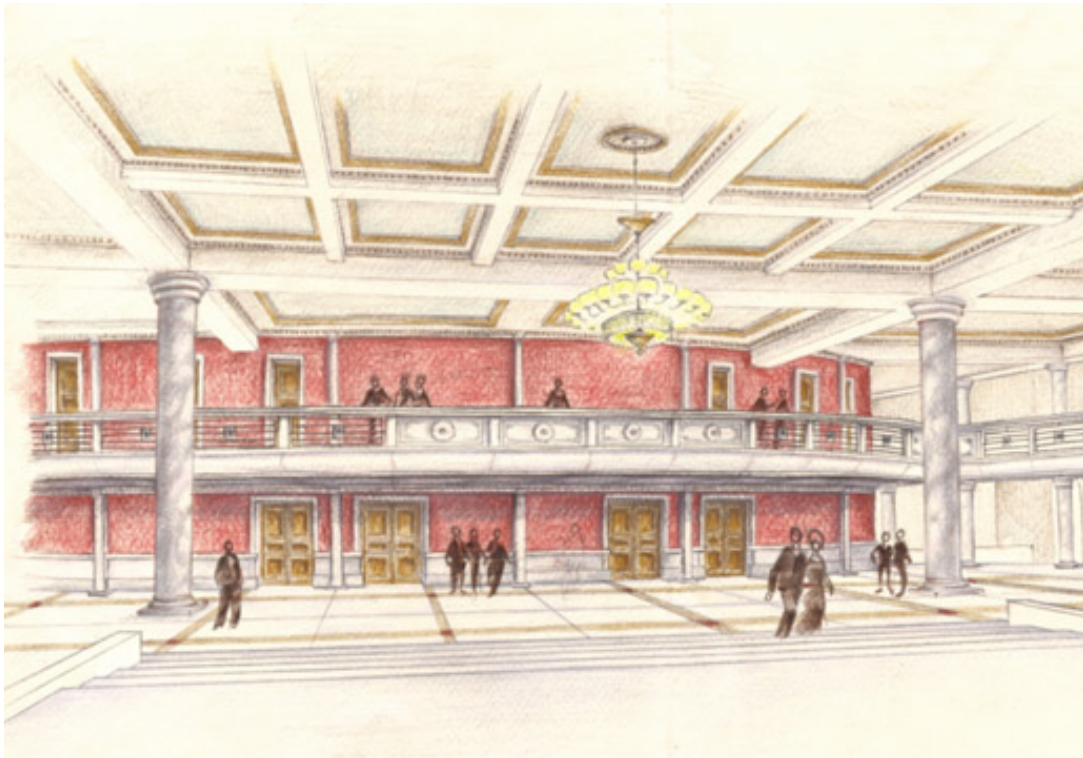

## Lyric Theatre

Client: County of Corfu Development Corporation

Frist Prize in the Architectural competition for the development of the new Lyric Theatre in the town of Corfu. Full Architectural Study for the new theatre building. The building has a total floor area of 13,335 m2. and comprises the main theatre spaces plus shops, restaurant-bars, administrative offices and accommodation for the theatre staff.

## Lyric Theatre