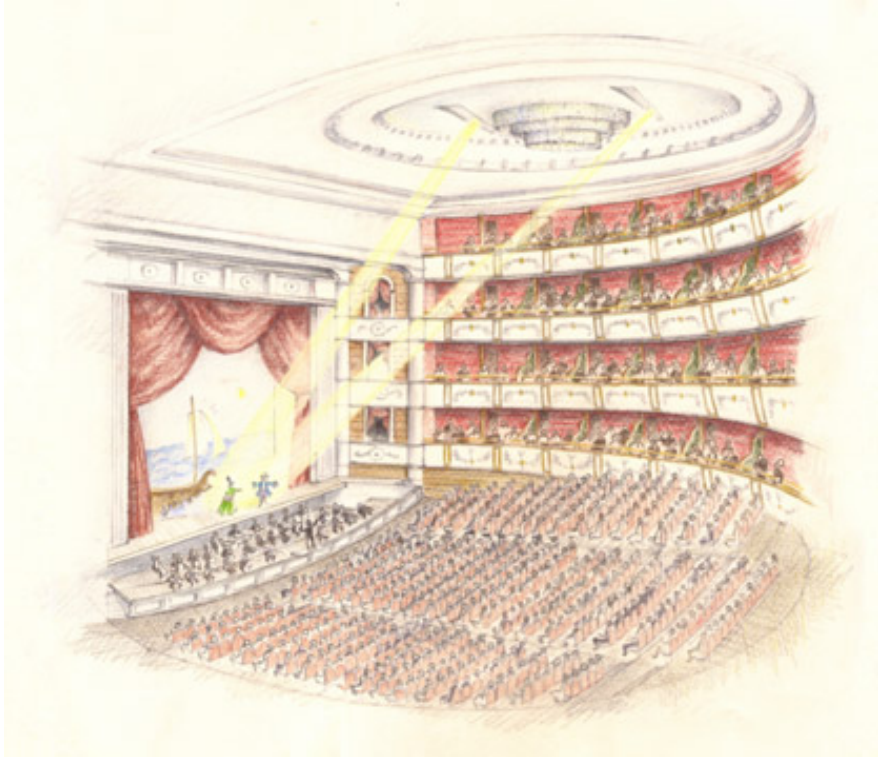

## Lyric Theatre

Client: County of Corfu Development Corporation

Frist Prize in the Architectural competition for the development of the new Lyric Theatre in the town of Corfu. Full Architectural Study for the new theatre building. The building has a total floor area of 13,335 m2. and comprises the main theatre spaces plus shops, restaurant-bars, administrative offices and accommodation for the theatre staff.

## Lyric Theatre