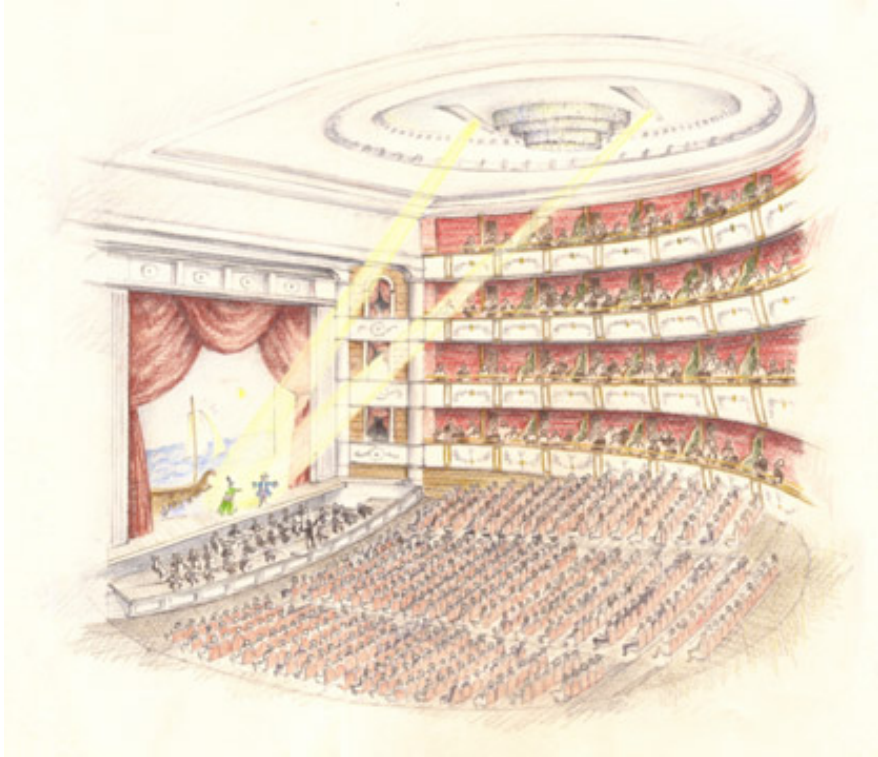

Lyric Theatre

Client: County of Corfu Development Corporation

Frist Prize in the Architectural competition for the development of the new Lyric Theatre in the town of Corfu. Full Architectural Study for the new theatre building. The building has a total floor area of 13,335 m2. and comprises the main theatre spaces plus shops, restaurant-bars, administrative offices and accommodation for the theatre staff.

Lyric Theatre

Lyric Theatre