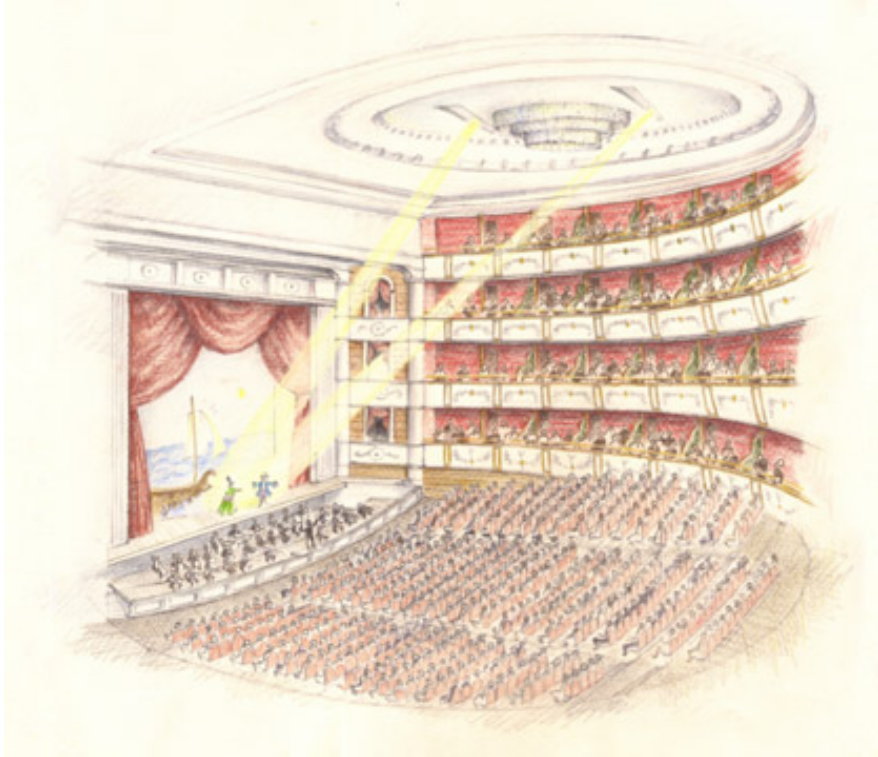

Lyric Theatre

Client: County of Corfu Development Corporation

Frist Prize in the Architectural competition for the development of the new Lyric Theatre in the town of Corfu. Full Architectural Study for the new theatre building. The building has a total floor area of 13,335 m². and comprises the main theatre spaces plus shops, restaurant-bars, administrative offices and accommodation for the theatre staff.

Lyric Theatre

Lyric Theatre