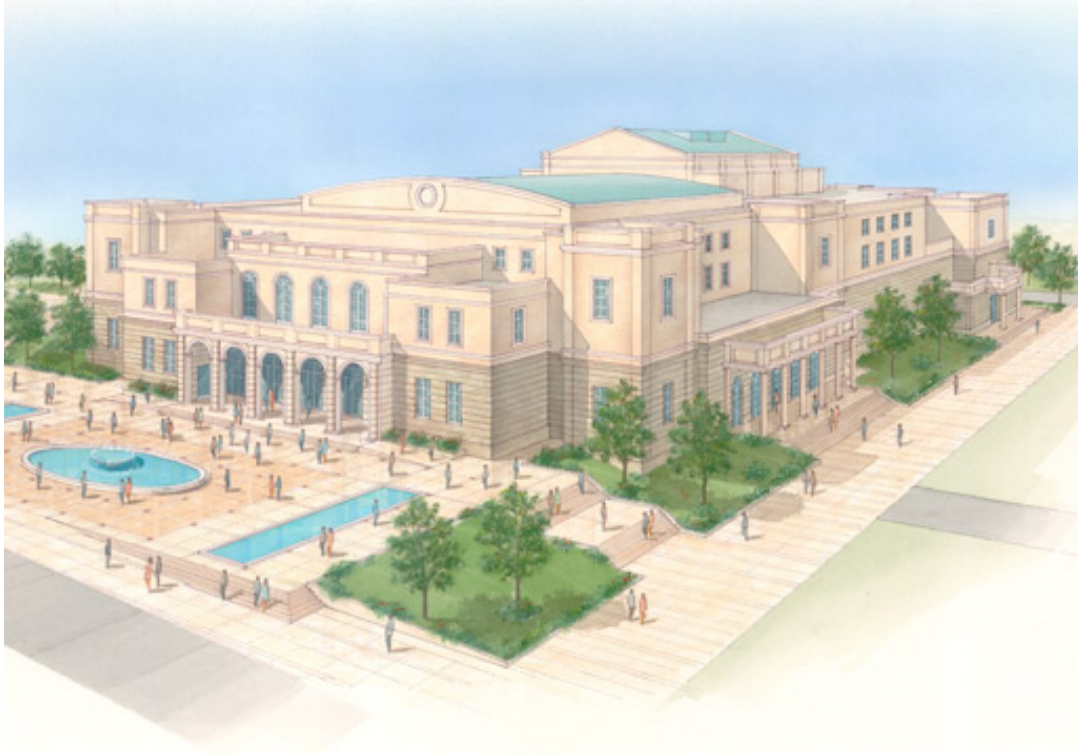

Lyric Theatre

Client: County of Corfu Development Corporation

Frist Prize in the Architectural competition for the development of the new Lyric Theatre in the town of Corfu. Full Architectural Study for the new theatre building. The building has a total floor area of 13,335 m2. and comprises the main theatre spaces plus shops, restaurant-bars, administrative offices and accommodation for the theatre staff.

Lyric Theatre

Lyric Theatre