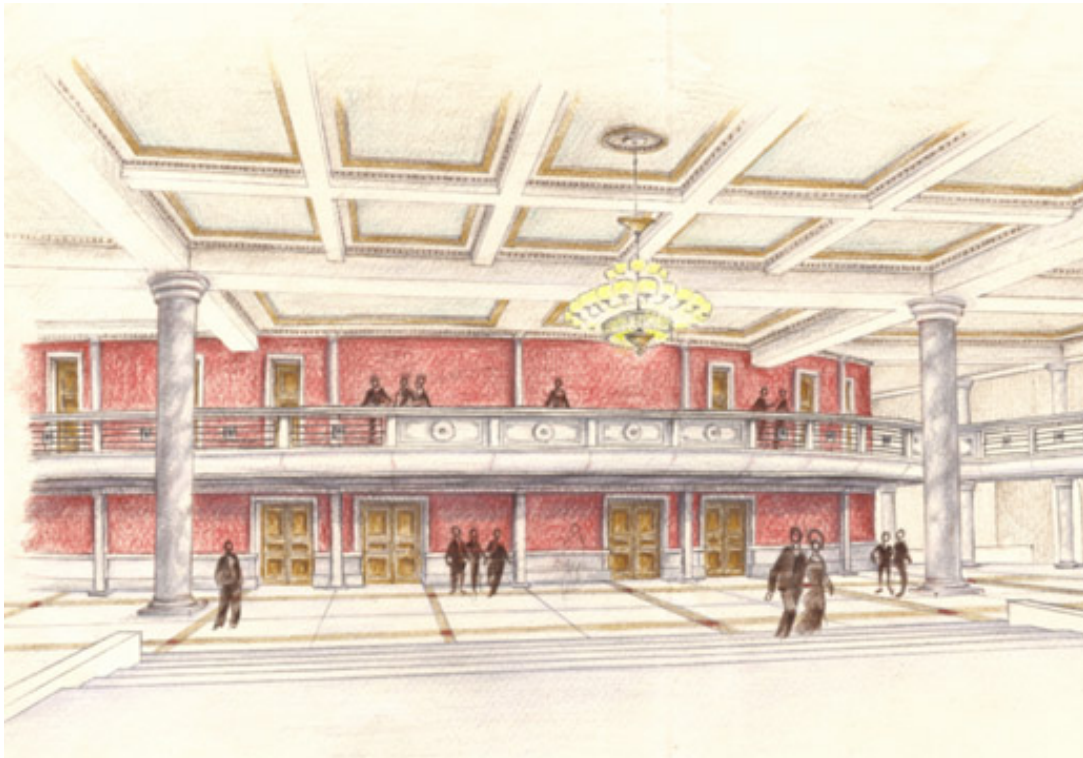

Lyric Theatre

Client: County of Corfu Development Corporation

Frist Prize in the Architectural competition for the development of the new Lyric Theatre in the town of Corfu. Full Architectural Study for the new theatre building. The building has a total floor area of 13,335 m2. and comprises the main theatre spaces plus shops, restaurant-bars, administrative offices and accommodation for the theatre staff.

Lyric Theatre

Lyric Theatre