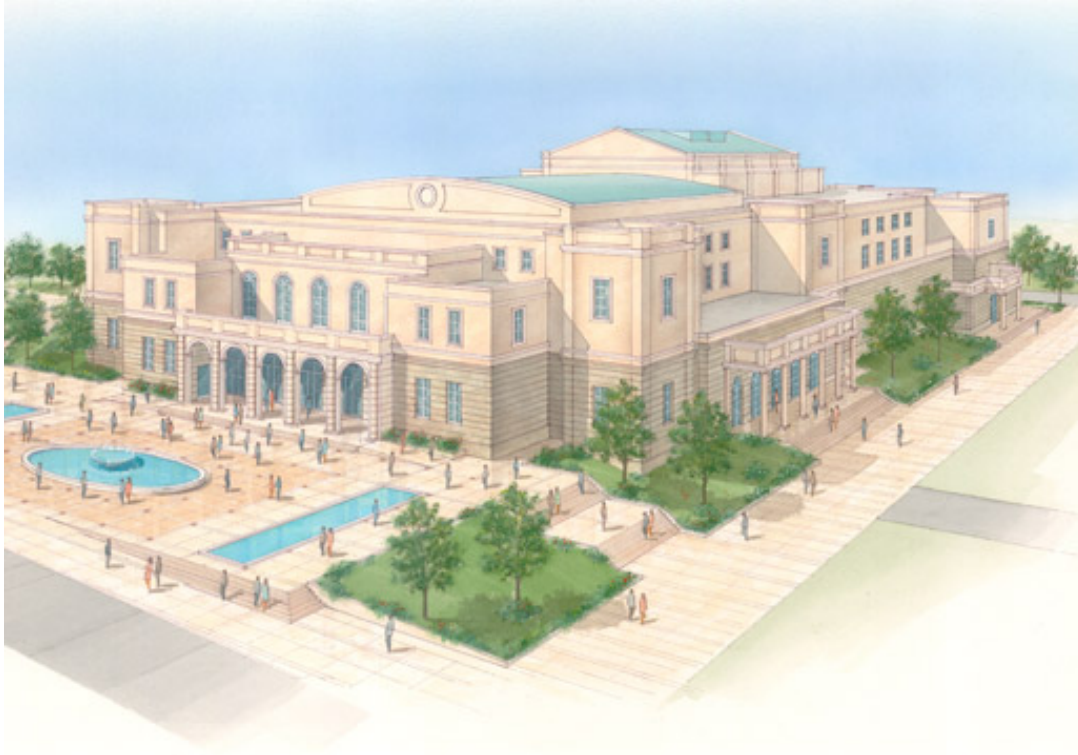

Lyric Theatre

Client: County of Corfu Development Corporation

Frist Prize in the Architectural competition for the development of the new Lyric Theatre in the town of Corfu. Full Architectural Study for the new theatre building. The building has a total floor area of 13,335 m². and comprises the main theatre spaces plus shops, restaurant-bars, administrative offices and accommodation for the theatre staff.

Lyric Theatre

Lyric Theatre