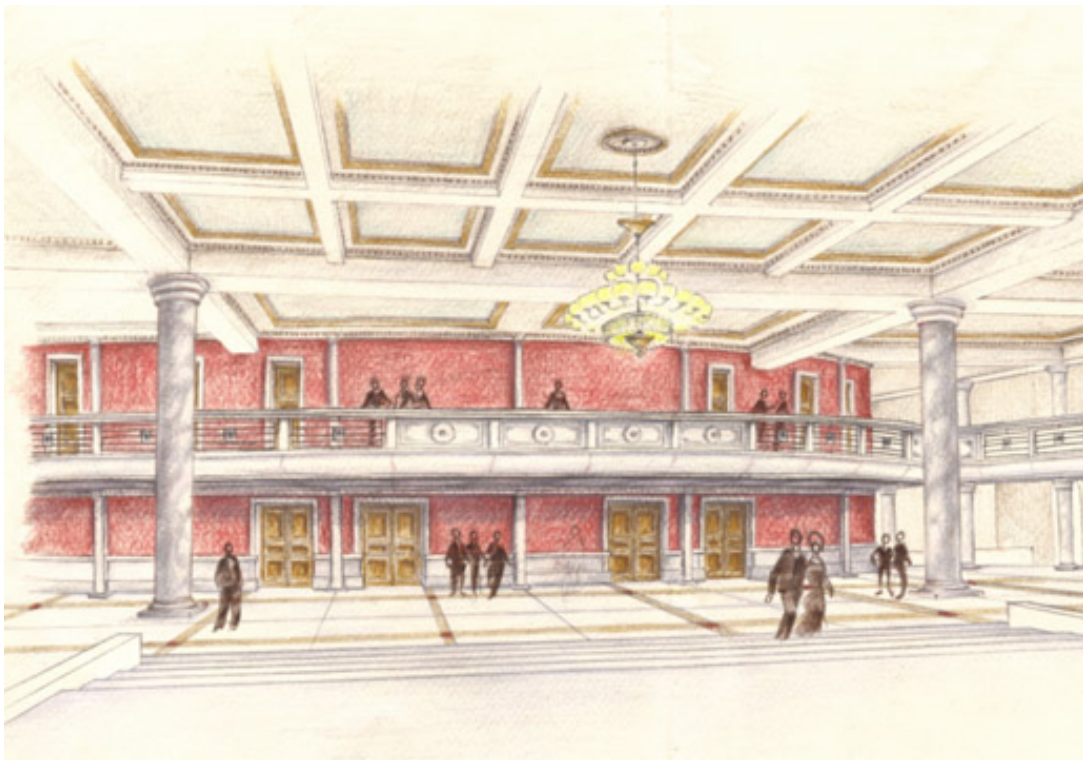

Lyric Theatre

Client: County of Corfu Development Corporation

Frist Prize in the Architectural competition for the development of the new Lyric Theatre in the town of Corfu. Full Architectural Study for the new theatre building. The building has a total floor area of 13,335 m². and comprises the main theatre spaces plus shops, restaurant-bars, administrative offices and accommodation for the theatre staff.

Lyric Theatre

Lyric Theatre