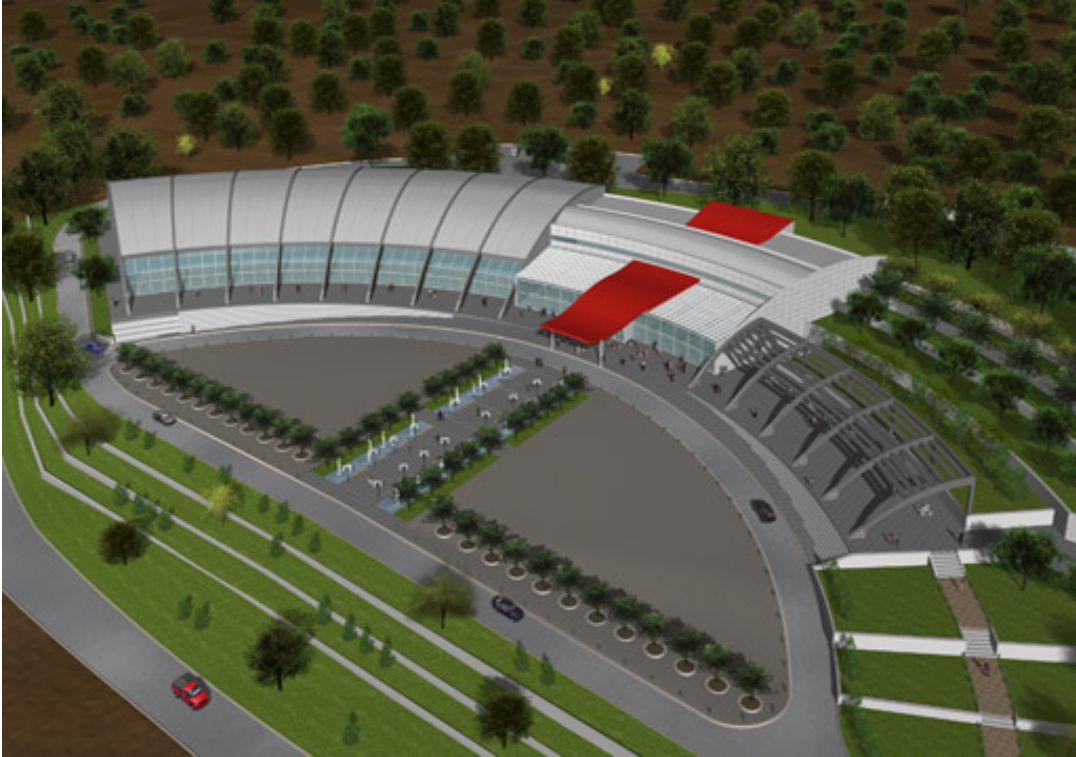

Exhibition Centre of Thessaly

Client: Regional Authority of Thessaly

Full design for the Exhibition Centre of the Region of Thessaly on a 65,000 m² site in the city of Larisa. The 7,000 m² building comprises a main exhibition hall of 4,000 m², administrative offices, a business centre, reception areas and a multi-purpose hall. The surrounding grounds will be landscaped for outdoor exhibitions, parking accommodation, soft landscaping and recreation areas.