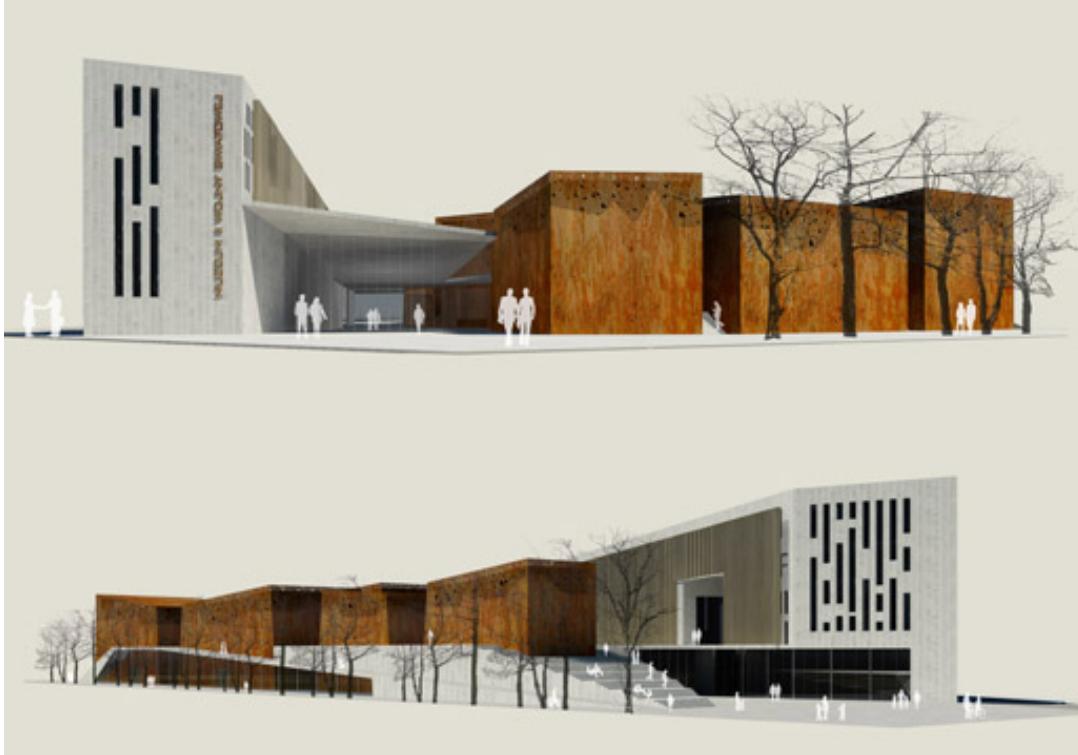

## Second World War Museum

ARCHITECTURAL COMPETITION FOR THE CONCEPTUAL DESIGN OF THE SECOND WORLD WAR MUSEUM IN GDANSK, POLAND

COMPETITION AUTHORITY: THE MUSEUM OF THE SECOND WORLD WAR - GDANSK - POLAND  
3rd Prize

BETAPLAN was awarded 3rd Prize in this International Competition with 129 entries from around the world. The competition included full architectural drawings at preliminary design stage. The Museum will be constructed on a riverside site located at a central position in the city of Gdansk. The Museum will have a total floor area of 21,300 m<sup>2</sup> and will comprise permanent exhibition spaces of 7,850 m<sup>2</sup> and ancillary accommodation of 13,450 m<sup>2</sup>. The total project cost is estimated at EUR 54,000,000.