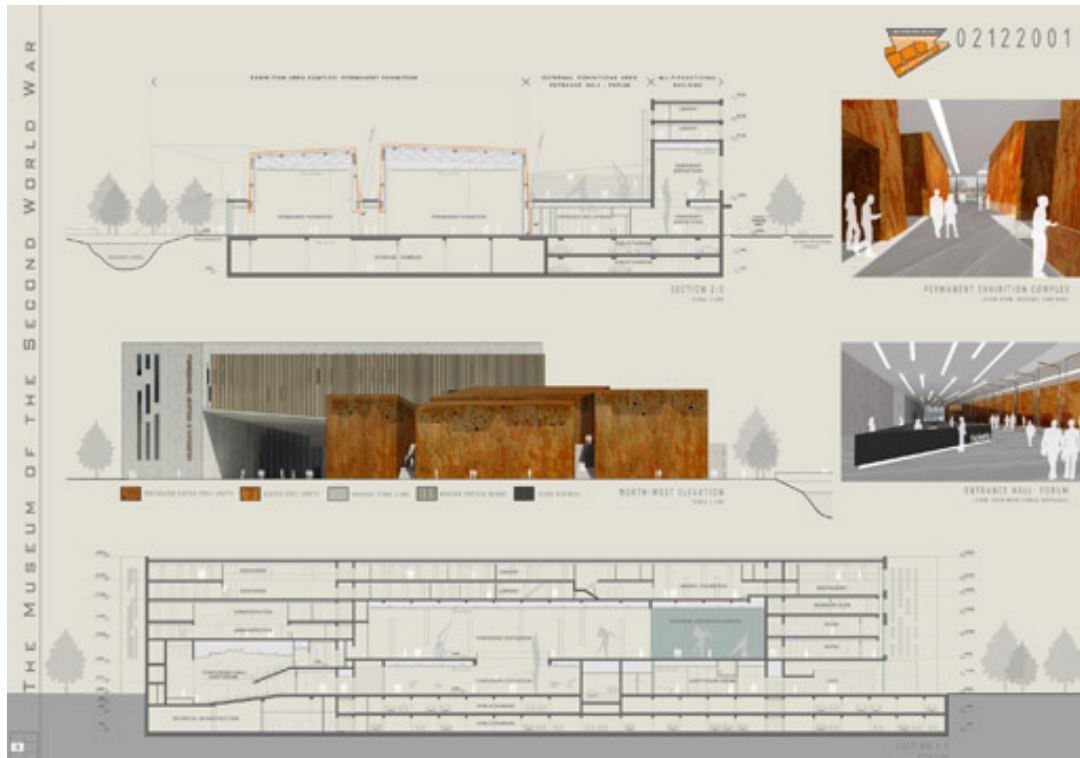

Second World War Museum